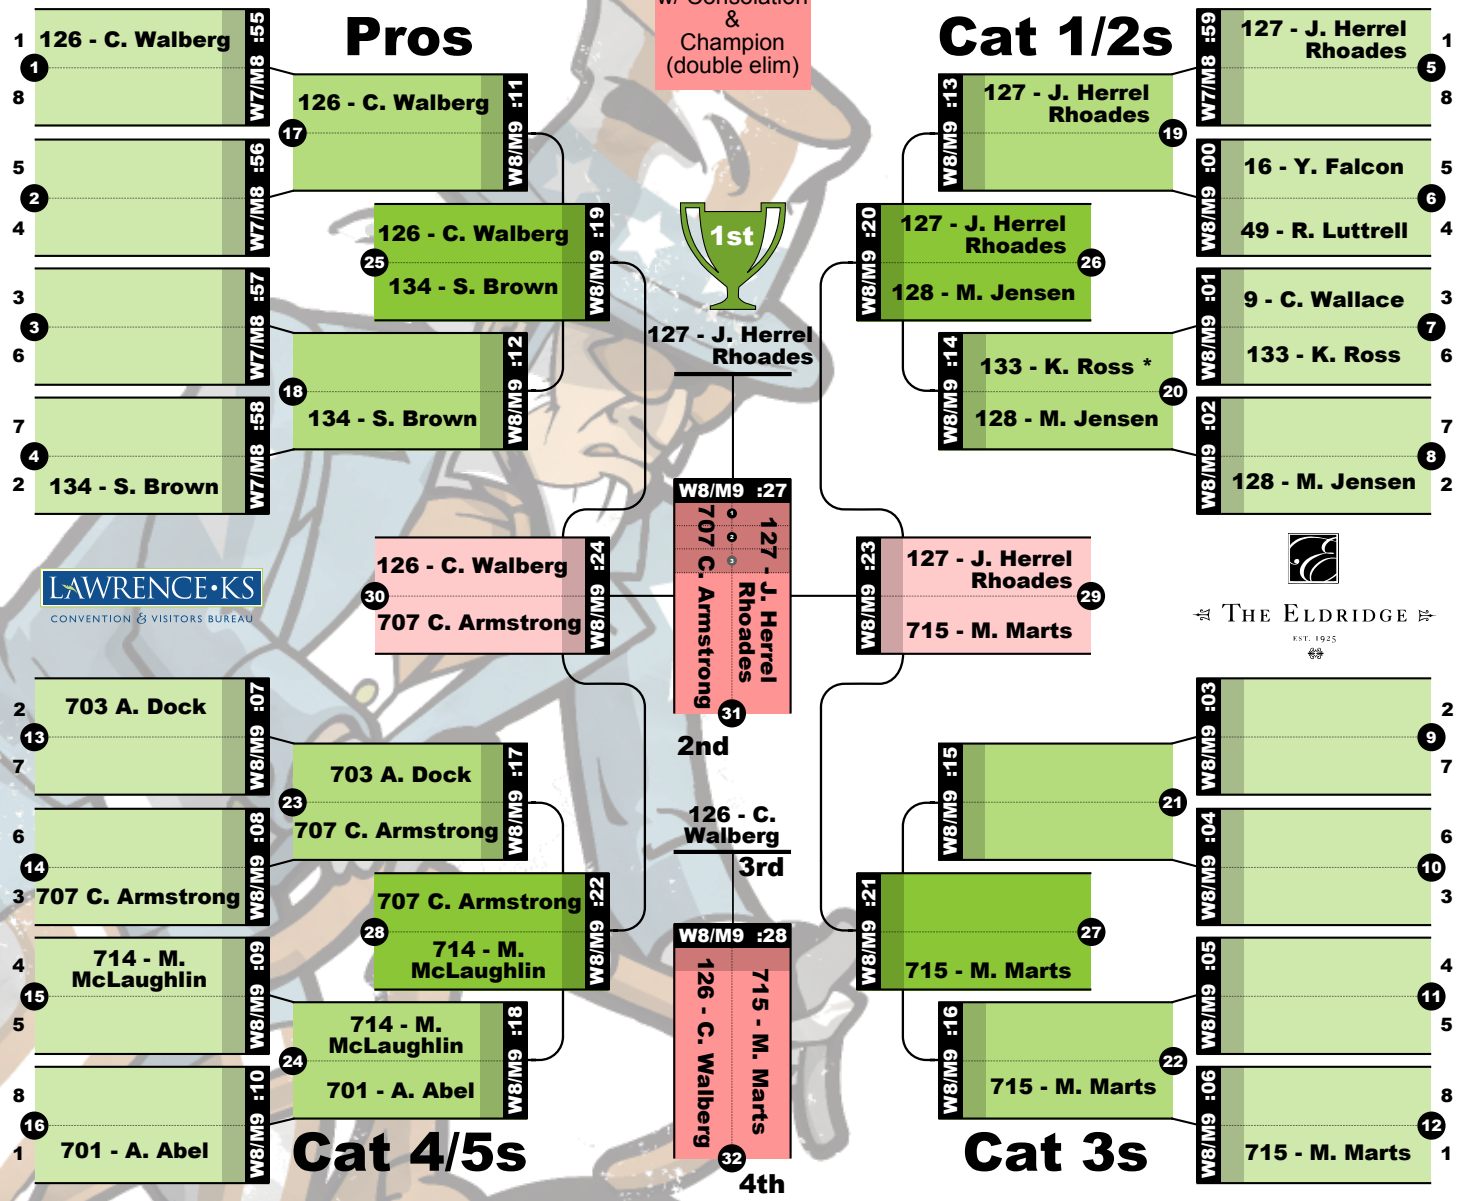

2009 TOUR of LAWRENCE

TourofLawrence.com

July 3-5

Lawrence, Kansas

FRI

Eldridge Hotel
Street Sprints

Women's Brackets

1st Round (single elim) Final 16 (single elim) Final 8 (single elim) Final 4 (single elim) w/ Consolation & Champion (double elim) Final 8 (single elim) Final 16 (single elim) 1st Round (single elim)

Overall Placings

Bib #	Final	First Name	Last Name	Cat	Qual Time	Qual Place in Cat	Qual Place Overall
127	1	Jennifer	Herrell Rhoades	Cat2	19.75	1	2
707	2	Claire	Armstrong	Cat4	22.02	3	11
126	3	Catherine	Walberg	Pro/1	19.07	1	1
715	4	Melissa	Marts	Cat3	26.13	1	13
128	5	Michelle	Jensen	Cat2	19.86	2	3
129	6	Christi-An	Hansley	Cat2	19.96	3	4
130	7	Christine	Roettger	Cat2	20.01	4	5
131	8	Lise	Olivier	Cat2	20.77	5	6
133	9***	Kate	Ross	Cat2	21.07	6	7
134	9	Sydney	Brown	Pro/1	21.12	2	8
701	10	Alyson	Abel	Cat4	21.35	1	9
703	11	Aubree	Dock	Cat4	21.42	2	10
714	12	Megan	McLaughlin	Cat4	23.95	4	12
723		Joellen	Bax	Cat4	999		

*** = DO'd in Bracket Round #20 and inadvertently left out of final official 'Overall' results

A USA Cycling Pro-Am Event

Prize List

presented by the LAWRENCE KS CONVENTION & VISITORS BUREAU

Category	Field Limit	Start Time	Distance	Prizes	1st	2nd	3rd	4th	5th	6th	7th	8th	9th	10th
Women Open	75	7:30 p.m.	≈ 200 m	\$800	\$200	\$130	\$90	\$80	\$65	\$60	\$55	\$45	\$40	\$35
Men Open	75	8:30 p.m.	≈ 200 m	\$1,200	\$300	\$200	\$140	\$120	\$100	\$90	\$80	\$70	\$55	\$45